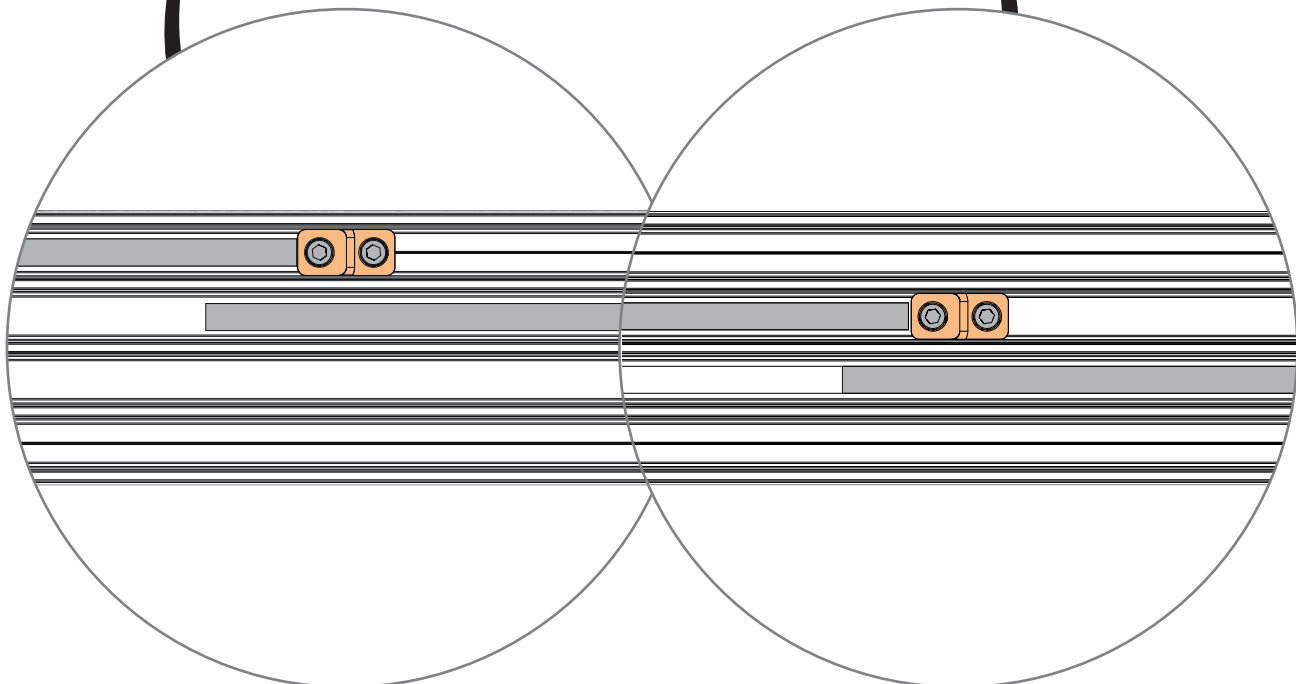

1 V766 - BASSA BASIC / V766 - BASSA UPGRADED / V768 - VADELLA