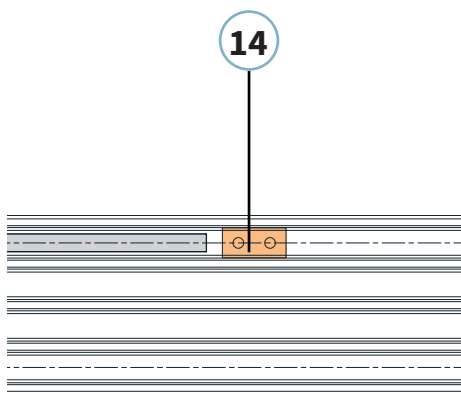

A = 100mm
B ≈ 750mm

4 V766 - BASSA BASIC / V766 - BASSA UPGRADED / V768 - VADELLA

5 V766 - BASSA BASIC / V766 - BASSA UPGRADED / V768 - VADELLA

Optional

30

27

4

6 V766 - BASSA BASIC / V766 - BASSA UPGRADED / V768 - VADELLA